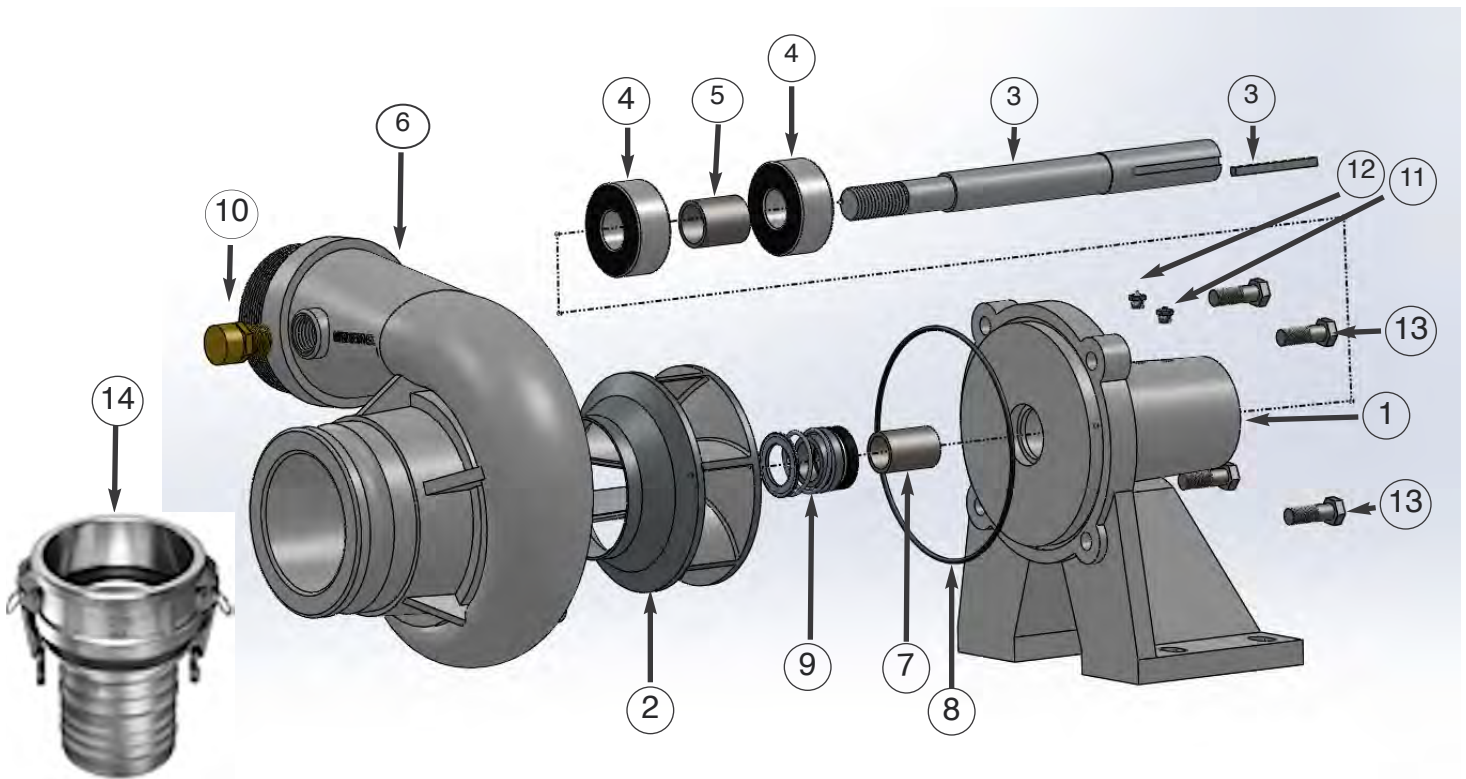

Keene Engineering Company Inc.

P1500 PUMP

ITEM NO.	PART NUMBER	DESCRIPTION	QTY
1	1500P	Pedestal Mount	1
2	1500IP	P1500 Pump Impeller	1
3	1500PS	P1500 Keyway Shaft 17-4PH S.S. w/Key	1
4	1500PB	P1500 Shaft Bearing	2
5	1500PBS	P1500 Pedistal Bearing Spacer	1
6	1500H	P1500 Pump Housing	1
7	1500IS	P1500 Impeller Spacer	1
8	1500OR	O-Ring	1
9	WPSS-A	P1500 Seal Assembly	1
10	FACS	Flusher Adapter & Cap	1
11	1500ZD	Zerk Fitting Discharge Plug	1
12	1500ZI	Zerk Input Fitting	1
13	1500PHB	1.5x0.5x13 Hex Head Bolt	4
14	OC5F	5 " Female Cam Lock Coupling	1